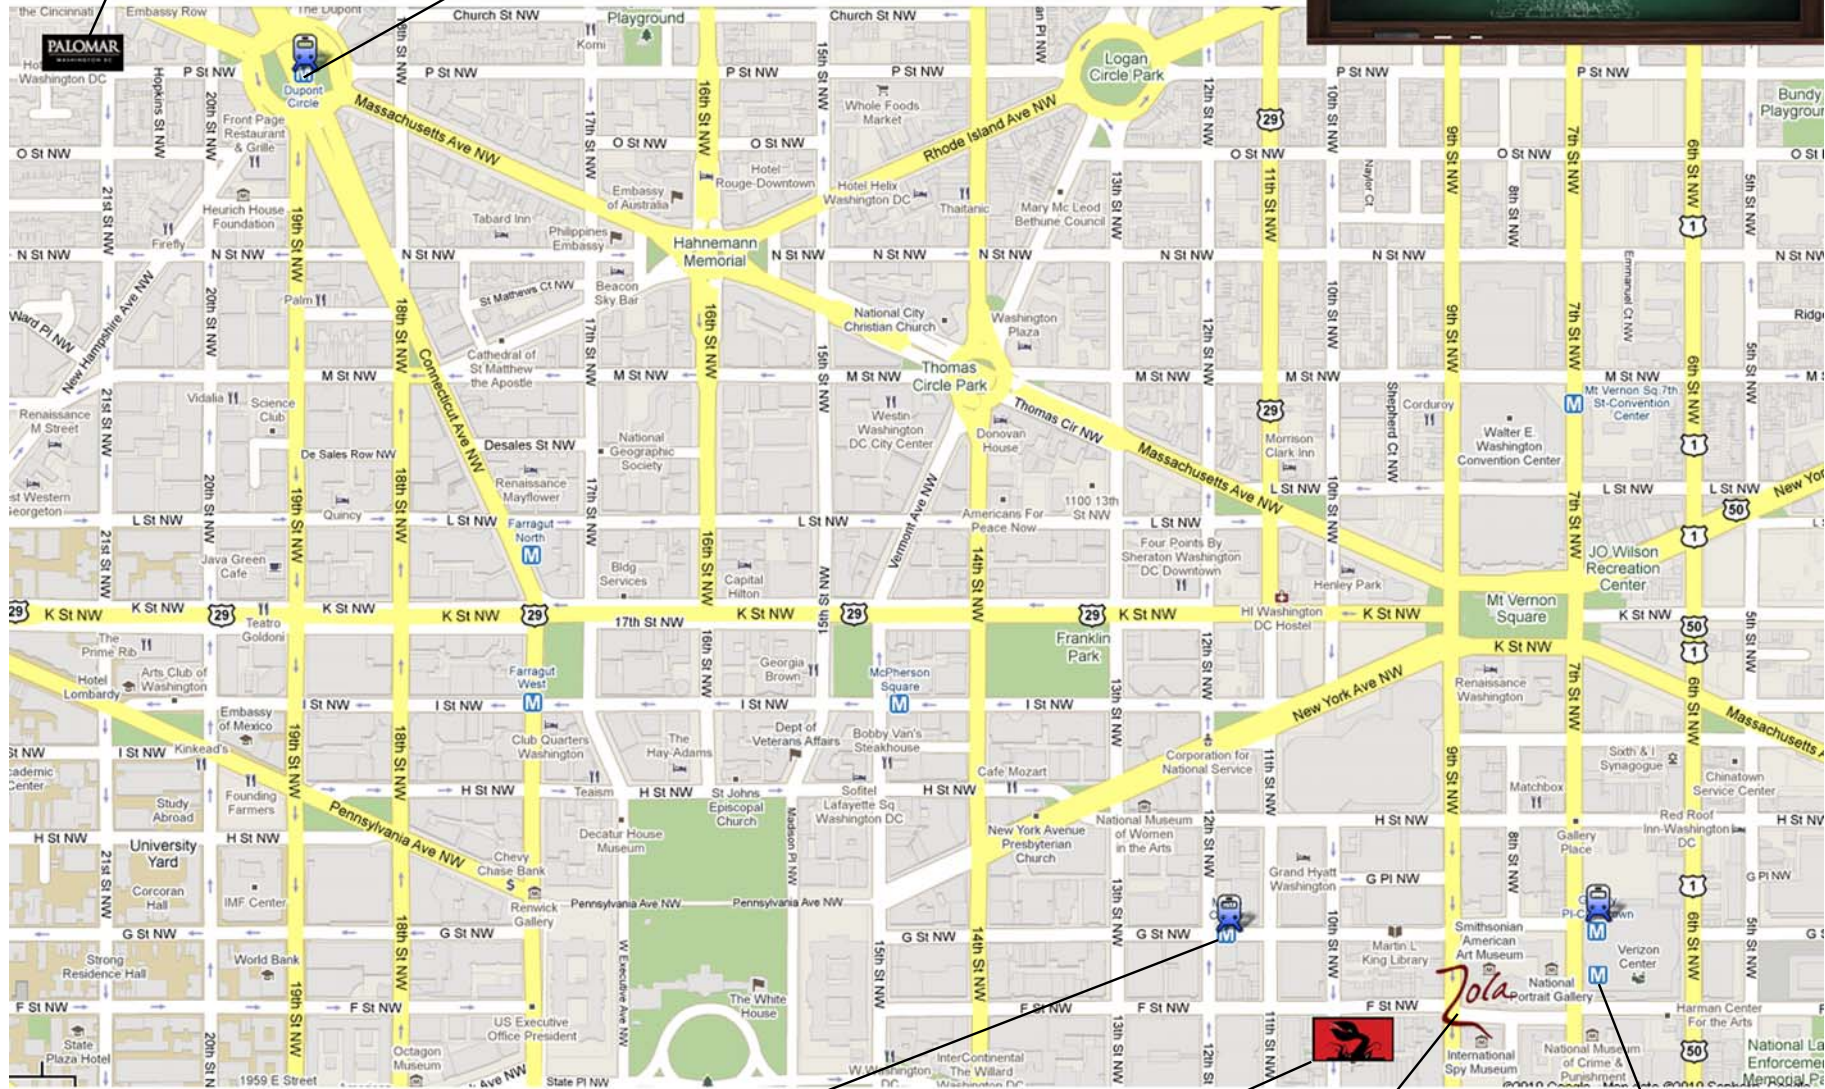

Hotel Palomar
2121 P Street NW

Dupont Circle Metro Station

To the hotel from the Metro:

Follow the signs to exit at Dupont Circle South

When you emerge, turn around to face Dupont Circle

Walk left (clockwise) around the circle to P Street

The Palomar is 2 blocks down P Street on the right

Metro Center Metro Station

Ford's Theatre
511 10th Street NW

Zola
800 F Street NW

Gallery PI/Chinatown Metro Station

To Zola from the Metro:

Exit at 7th St and F St

Cross 7th St and walk alongside the

National Portrait Gallery on F St

Zola is on the corner of F and

8th across F St